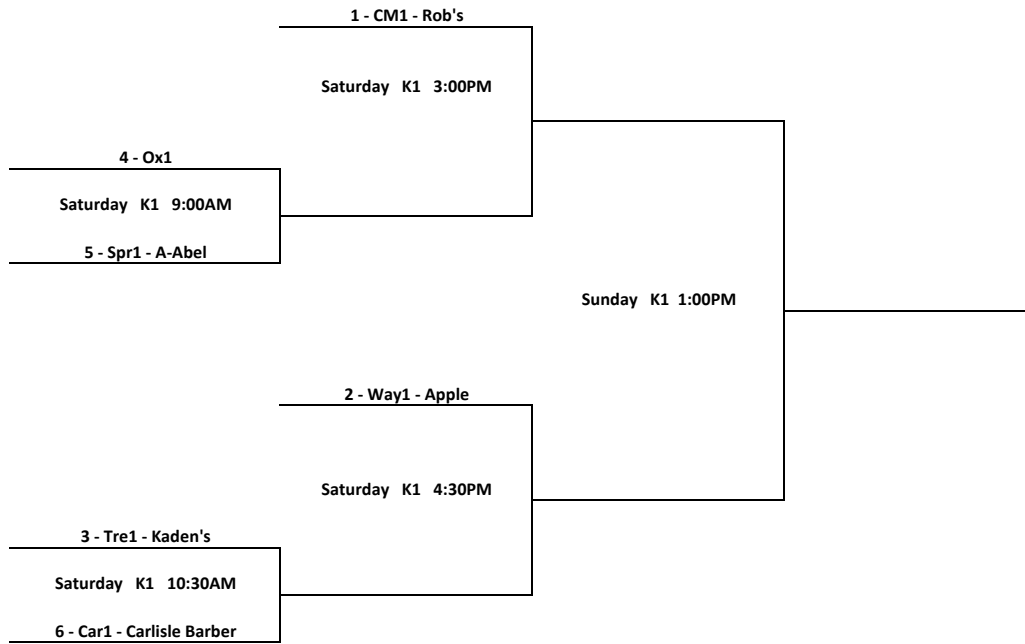

KICKER BOYS

- 1 CM1 - Rob's Equipment
- 2 Way1 - Apple Plumbing
- 3 Tre1 - Kaden's Cove
- 4 Ox1
- 5 Spr1 - A-Abel Family of Companies
- 6 Car1 - Carlisle Barber Shop

- White
- Orange
- Scarlett
- Silver
- Royal Blue
- Royal Blue