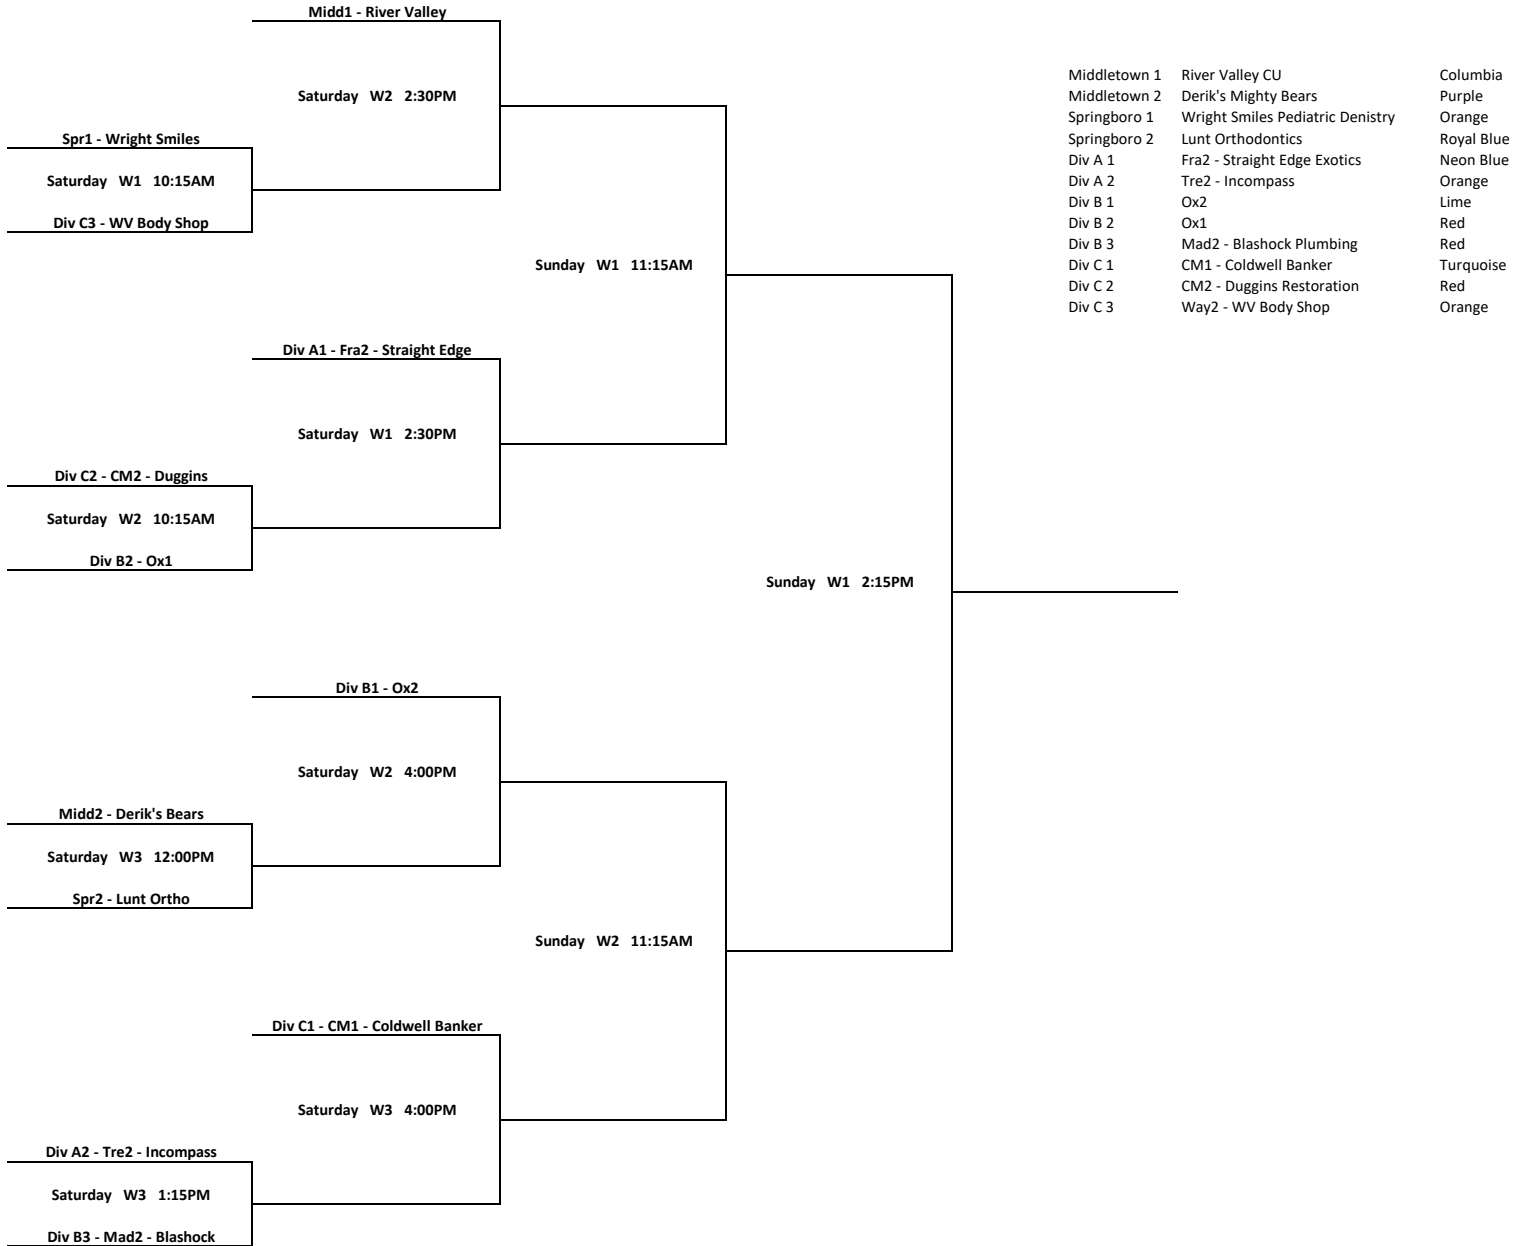

WINGS GIRLS