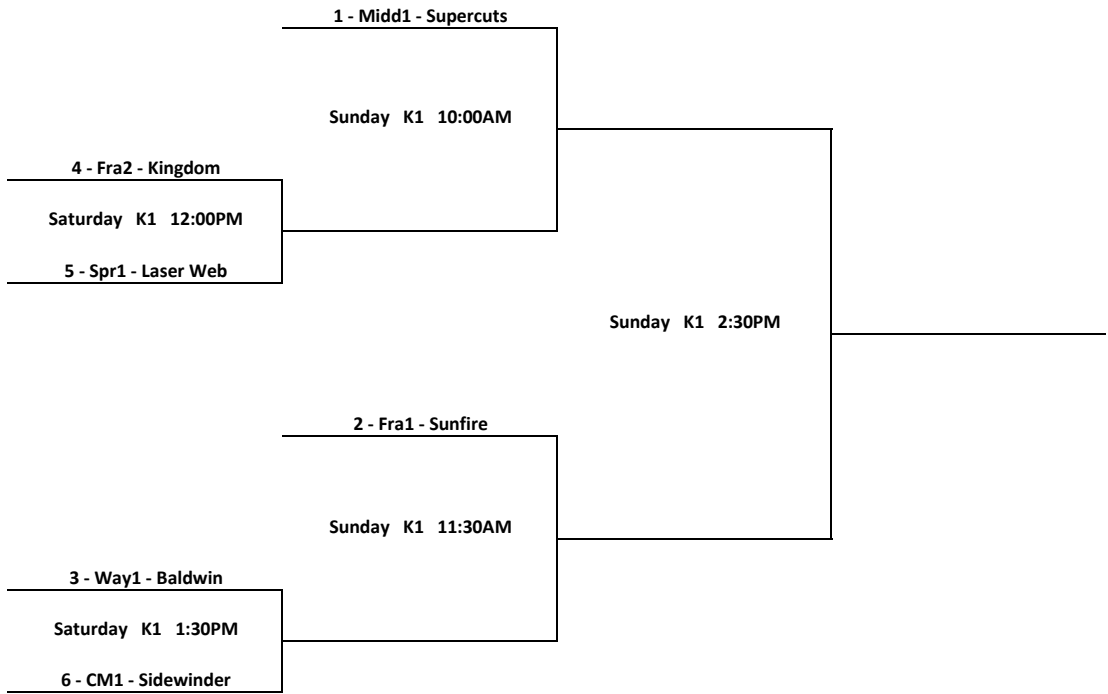

**WINGS GIRLS**

**STRIKER BOYS**

Div A 1	Ox1	Orange
Div A 2	Ox2	Navy
Div B 1	Car1 - Church in the Village	Red
Div B 2	Way1 - GameDay	Orange
Div B 3	Spr2 - Side Effects	Royal Blue
Div C 1	Mad1-Captain 9's	Red
Div C 2	Fra1- Watkins	Cobalt
Div C 3	Midd1 - Buffalo Wild Wings	Black/Yellow

**STRIKER GIRLS**

Div A 1	Ox1	Gray
Div A 2	Tre2 - Trenton Lions Club	Scarlett
Div B 1	CM1 - Sam's Meat	Mint
Div B 2	Spr2 - Dick's Sporting Goods	Royal Blue
Div C 1	Fra1 - Reality First	Mint
Div C 2	Car1 - Ronovations LLC	Lime
Wild Card 1	Div C3 - Mon1 - Girdwood	Gold
Wild Card 2	Div A3 - Mid2 - Plum Crazy	Royal Blue

**KICKER BOYS**

- 1 CM1 - Rob's Equipment
- 2 Way1 - Apple Plumbing
- 3 Tre1 - Kaden's Cove
- 4 Ox1
- 5 Spr1 - A-Abel Family of Companies
- 6 Car1 - Carlisle Barber Shop

- White
- Orange
- Scarlett
- Silver
- Royal Blue
- Royal Blue

**KICKER GIRLS**

1	Midd1 - Supercuts	Orange
2	Fra1 Sunfire Exotics	Lime
3	Way1 - Baldwin Orthodontics	Orange
4	Fra2 - Kingdom Sports	Silver
5	Spr1 Laser Web of Dayton	Royal Blue
6	CM1 - Sidewinder	Columbia